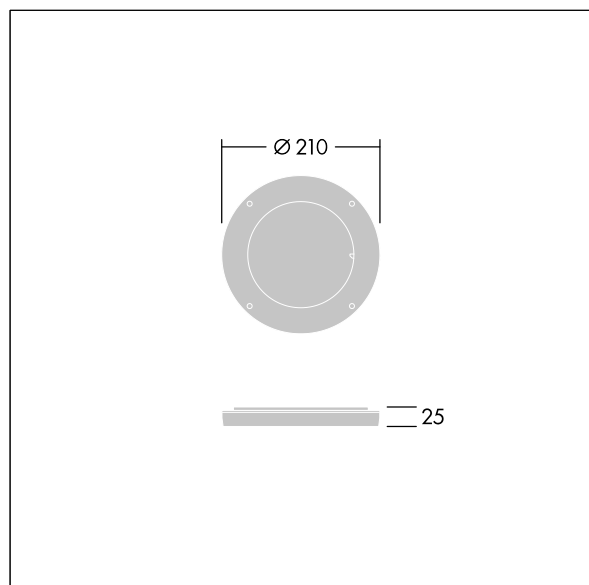

TLG_CONL_M_12LHF.wmf

Alla värden som är markerade med en * är beräknade värden. Om inget annat anges gäller värdena en omgivningstemperatur på 25 °C.

Produkterna från Thorn Lighting vidareutvecklas kontinuerligt. Vi förbehåller oss rätten att utan vidare publicering företaga tekniska eller formmässiga förändringar av våra produkter.

© Thorn Lighting