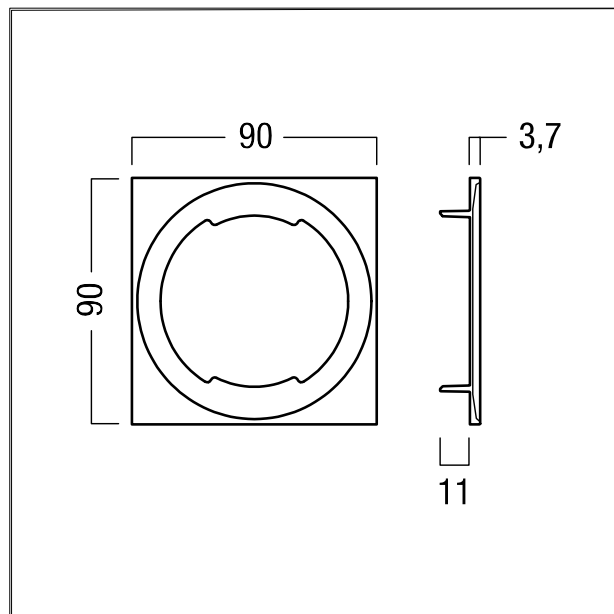

ZS_ONL_M_RESC_ED_Q90.wmf