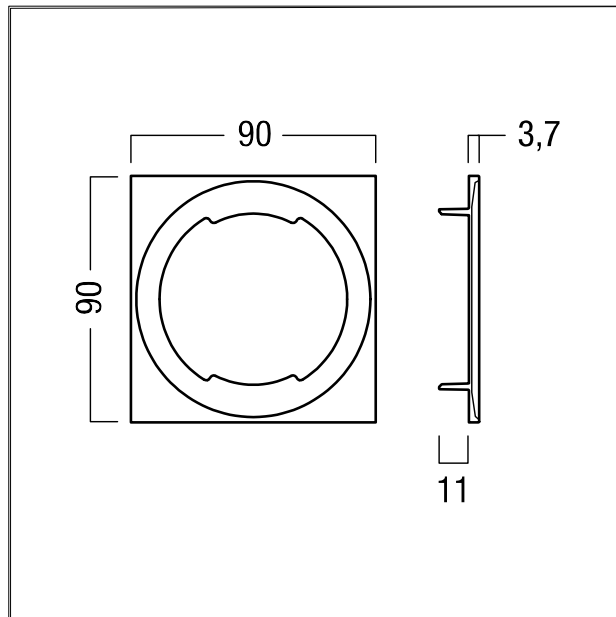

ZS_ONL_M_RESC_ED_Q90.wmf