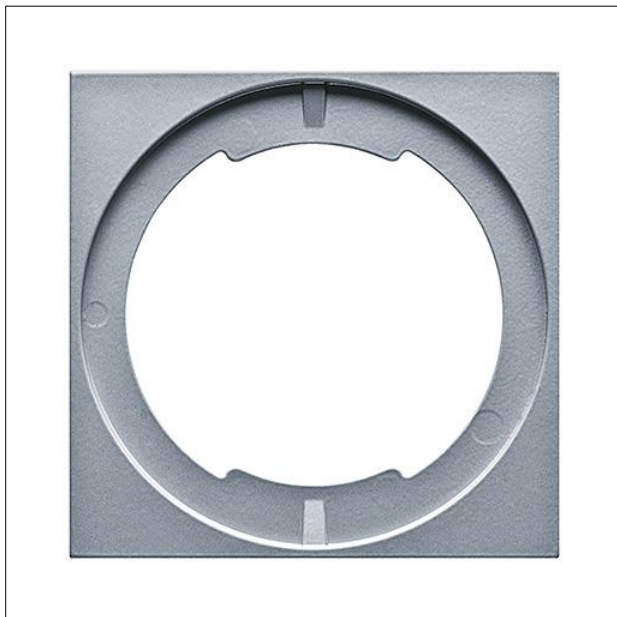

Trim for fitting on RESCLITE and VOYAGER Star recessed luminaires; in combination with the RESCLITE PRO wall-recessed variant (MRWR) also suitable for installing in the square wall cutout of RESCLITE C recessed wall luminaires; diecast aluminium;
Dimensions: 90 x 90 x 4 mm; silver