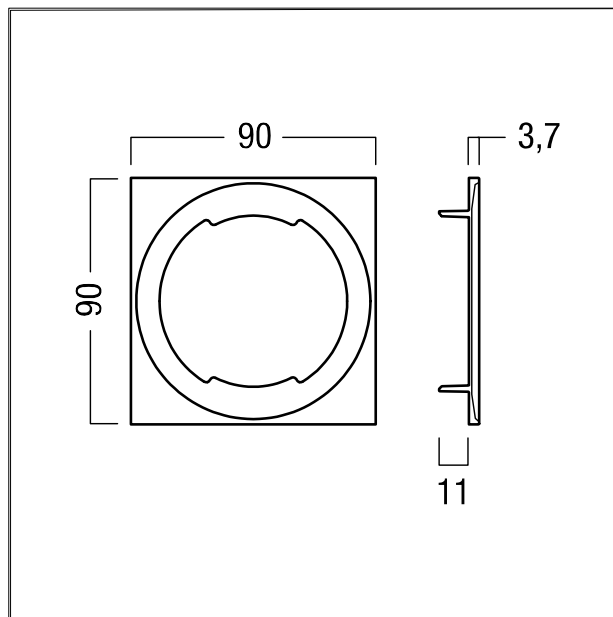

ZS_ONL_M_RESC_ED_Q90.wmf