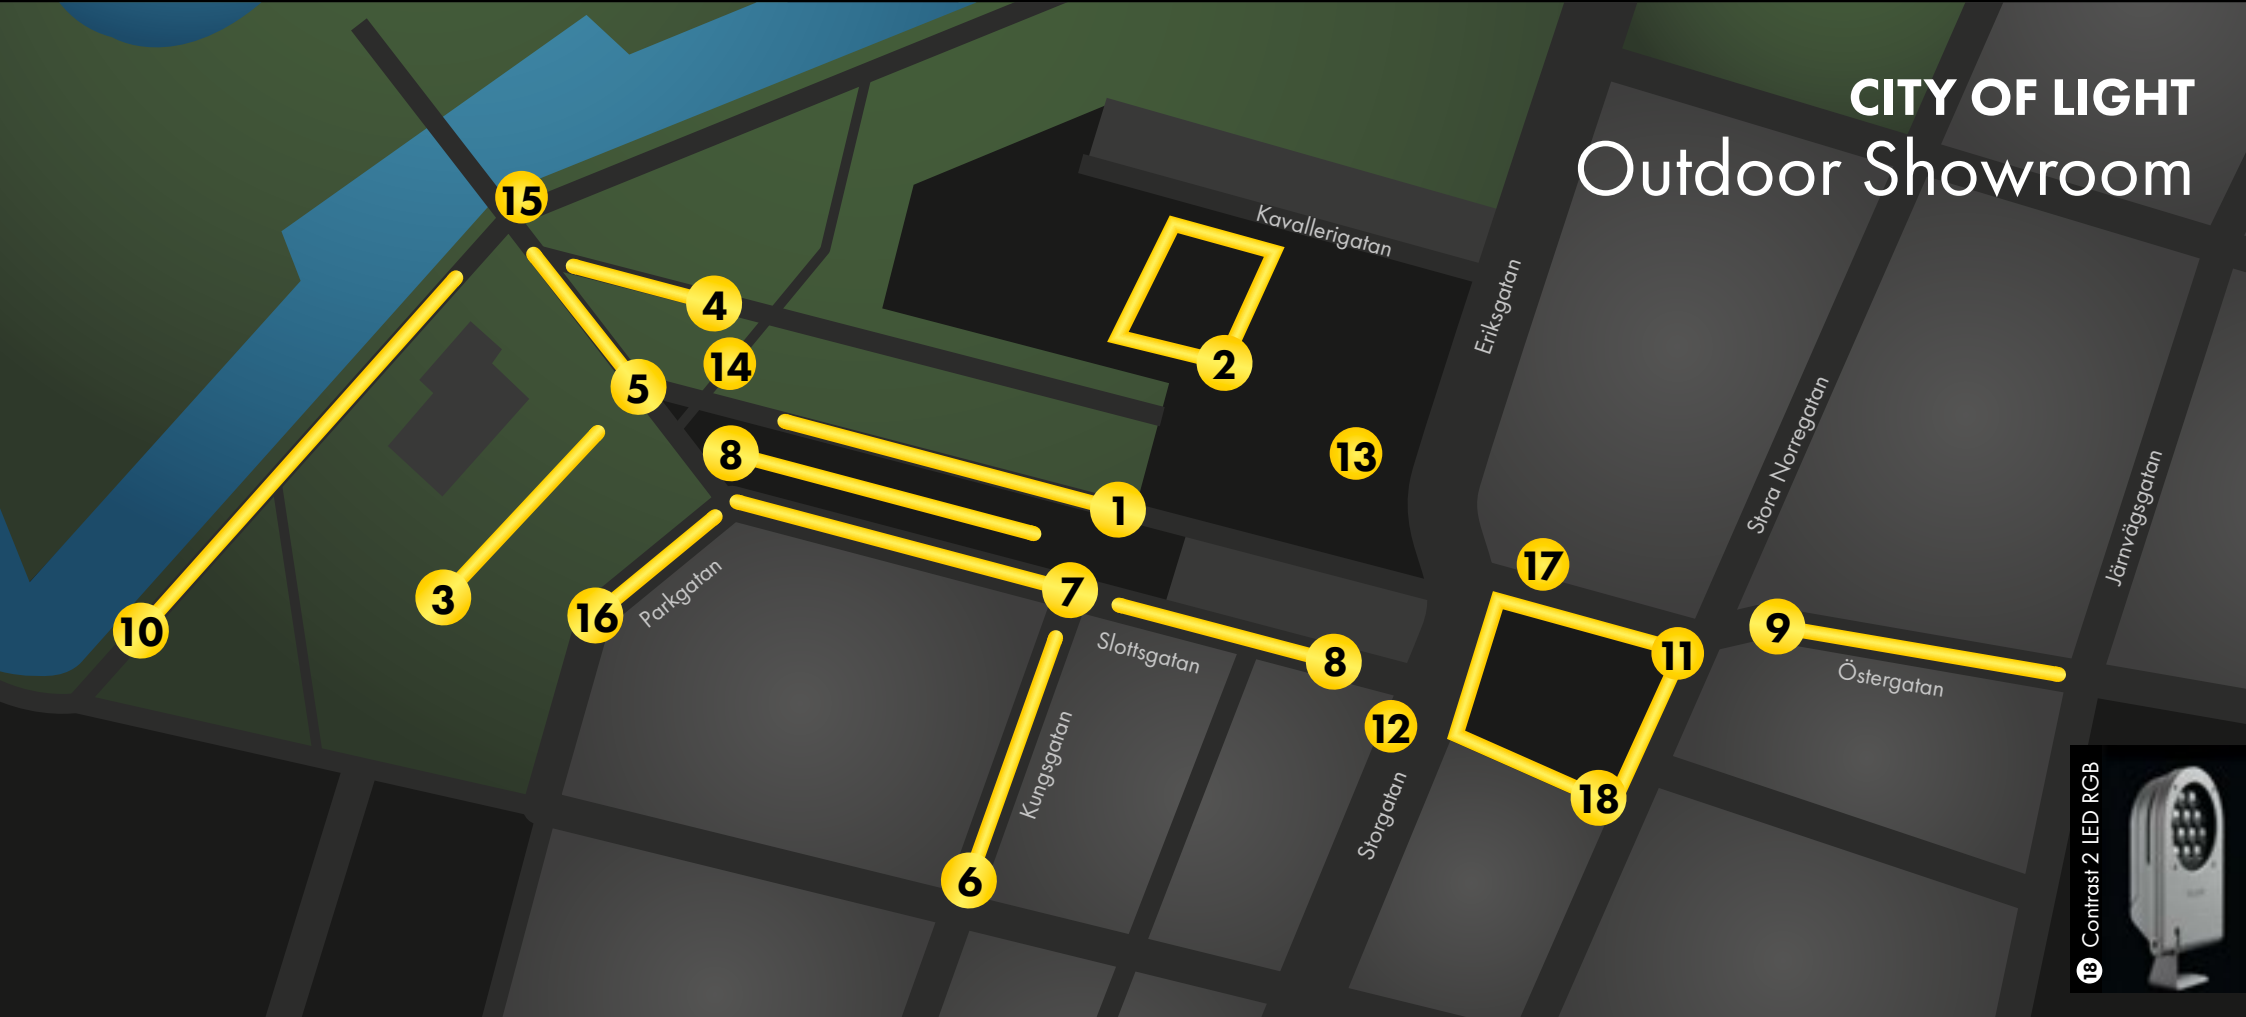

1 Avenue F LED 2 Plurio LED 3 D-Co LED strålkastare 3 4 Chr IV LED 5 Atla LED 6 Victor LED 7 Dyana LED 8 Oxane LED 9 Victoria LED

CITY OF LIGHT Outdoor Showroom

18 Contrast 2 LED RGB

10 Avenue D2 LED 11 Clan O LED 12 Civic IVS 11 13 15 E/Fact markinfälld 14 Adelle 16 Isaro LED 17 AluMET Stage