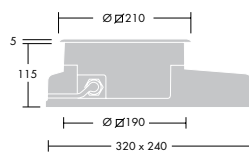

E/Fact Slim 1