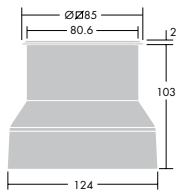

E/Fact Slim 00